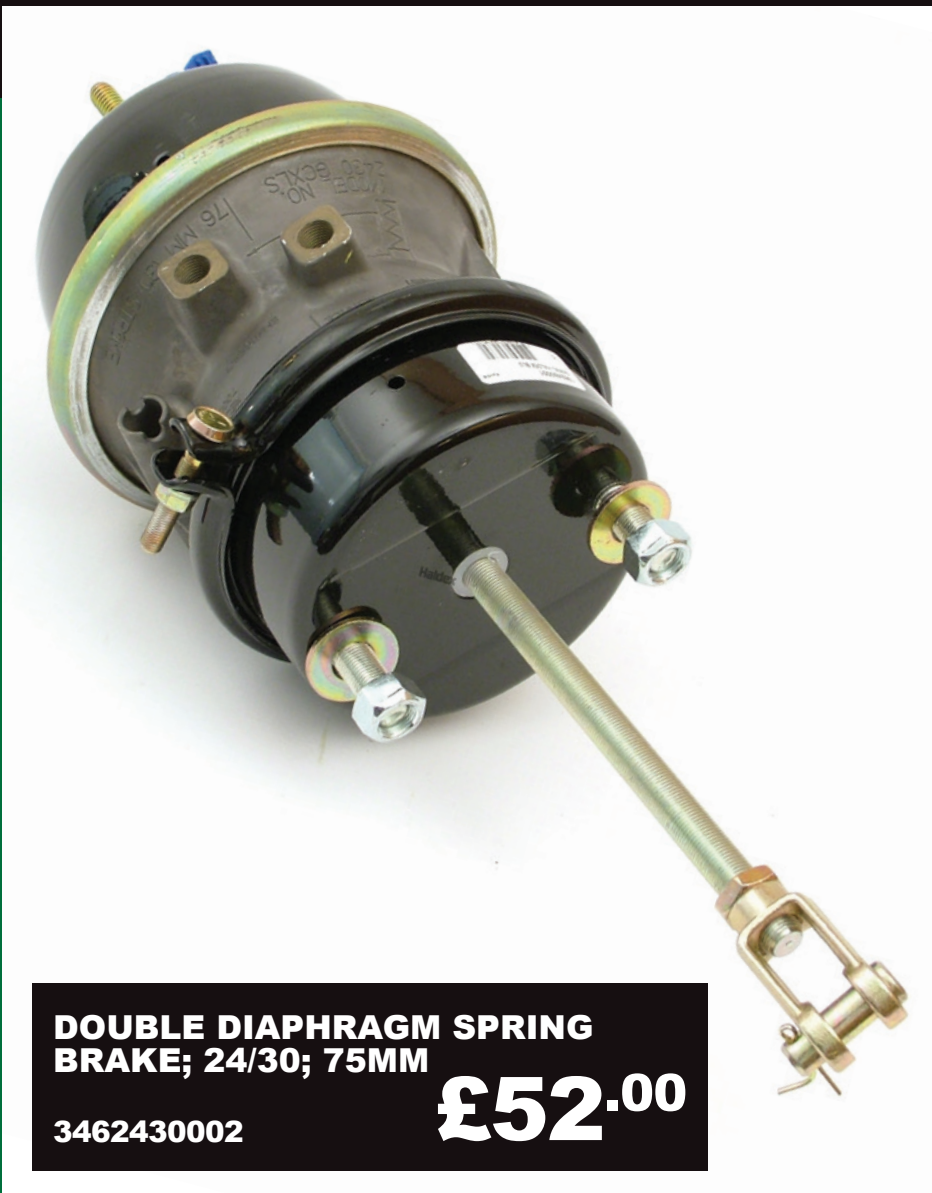

# WHEN ITS GONE ITS GONE

**DOUBLE DIAPHRAGM SPRING  
BRAKE; 24/30; 75MM**  
**3462430002** **£52.00**

**UNIWIPE ULTRAGRIME  
ANTIBACTERIAL HUGE WIPES**

PACK OF 100  
RJS0158

**£7.50**

**UNIWIPE DISINFECTANT  
SURFACE WIPES**

# EVEN MORE GREAT DEALS

**4M COMPACT COIL BLACK - RED TAILS**  
2xM18F FITTINGS  
**RPC1313** **£6.00**

**4M COMPACT COIL BLACK - YELLOW TAILS**  
2xM18F FITTINGS  
**RPC1314** **£6.00**

**4M COMPACT COIL BLACK - YELLOW TAILS**  
1xM18F 1xM16M LONG FITTINGS  
**RPC4314** **£6.00**

**VOLVO FH4 NAME BOARD**  
**VOLVO-FH4-250A19245** **£60.00**

**VOLVO FH5 FRONT NAME BOARD**  
**VOLVO-FH5-4406S** **£85.00**

**BLACK SEAT COVER TRUCK DRIVER/PASSENGER BLACK**  
**RAC1000B** **£27.00**

**DISPOSABLE COMPACT SEAT COVERS**  
(14 MICRONS 1325 X 840MM)  
ROLL OF 100  
**SC1809** **£20.00**