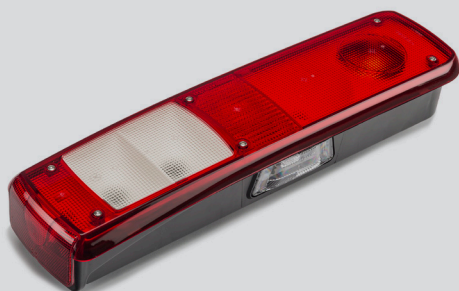

PART NUMBER: 7485022365

RETAIL PRICE: ~~£1349.99~~

NOW: £739.99

REAR LENS

PART NUMBER: 7420802418

RETAIL PRICE: ~~£47.99~~

NOW: £23.99

TAIL LAMP (BULB TYPE)

PART NUMBER: 7420802348

RETAIL PRICE: ~~£116.04~~

PART NUMBER: 7420802353

£139.26

NOW: £69.95

TAIL LAMP CLUSTER (LED)

PART NUMBER: 7422800385

RETAIL PRICE: ~~£368.06~~