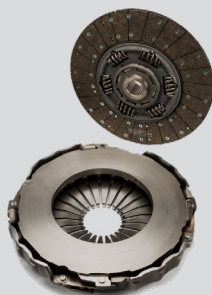

YOUR LATEST TRUCK & VAN PARTS OFFERS

VALID FROM 1ST JULY TO 30TH SEPTEMBER 2022

TRUCK OFFERS

EXCHANGE CLUTCH CYLINDER

PART NUMBER: 7485013168

RETAIL PRICE: ~~£739.99~~

NOW: £479.99

EXCHANGE CLUTCH KIT

PART NUMBER: 7485022365

RETAIL PRICE: ~~£1349.99~~

NOW: £739.99

REAR LENS

PART NUMBER: 7420802418

RETAIL PRICE: ~~£47.99~~

NOW: £23.99

TAIL LAMP (BULB TYPE)

PART NUMBER: 7420802348

RETAIL PRICE: ~~£116.04~~

PART NUMBER: 7420802353

£139.26

NOW: £69.95

TAIL LAMP CLUSTER (LED)

PART NUMBER: 7422800385

RETAIL PRICE: ~~£368.06~~

TAIL LAMP (PANEL VAN)

PART NUMBER: 7485120626

RETAIL PRICE: ~~£119.07~~

PART NUMBER: 7485120625

£119.07

NOW: £77.99

PARTS4U
REWARDING YOUR LOYALTY

www.renault-trucks.co.uk/parts4u